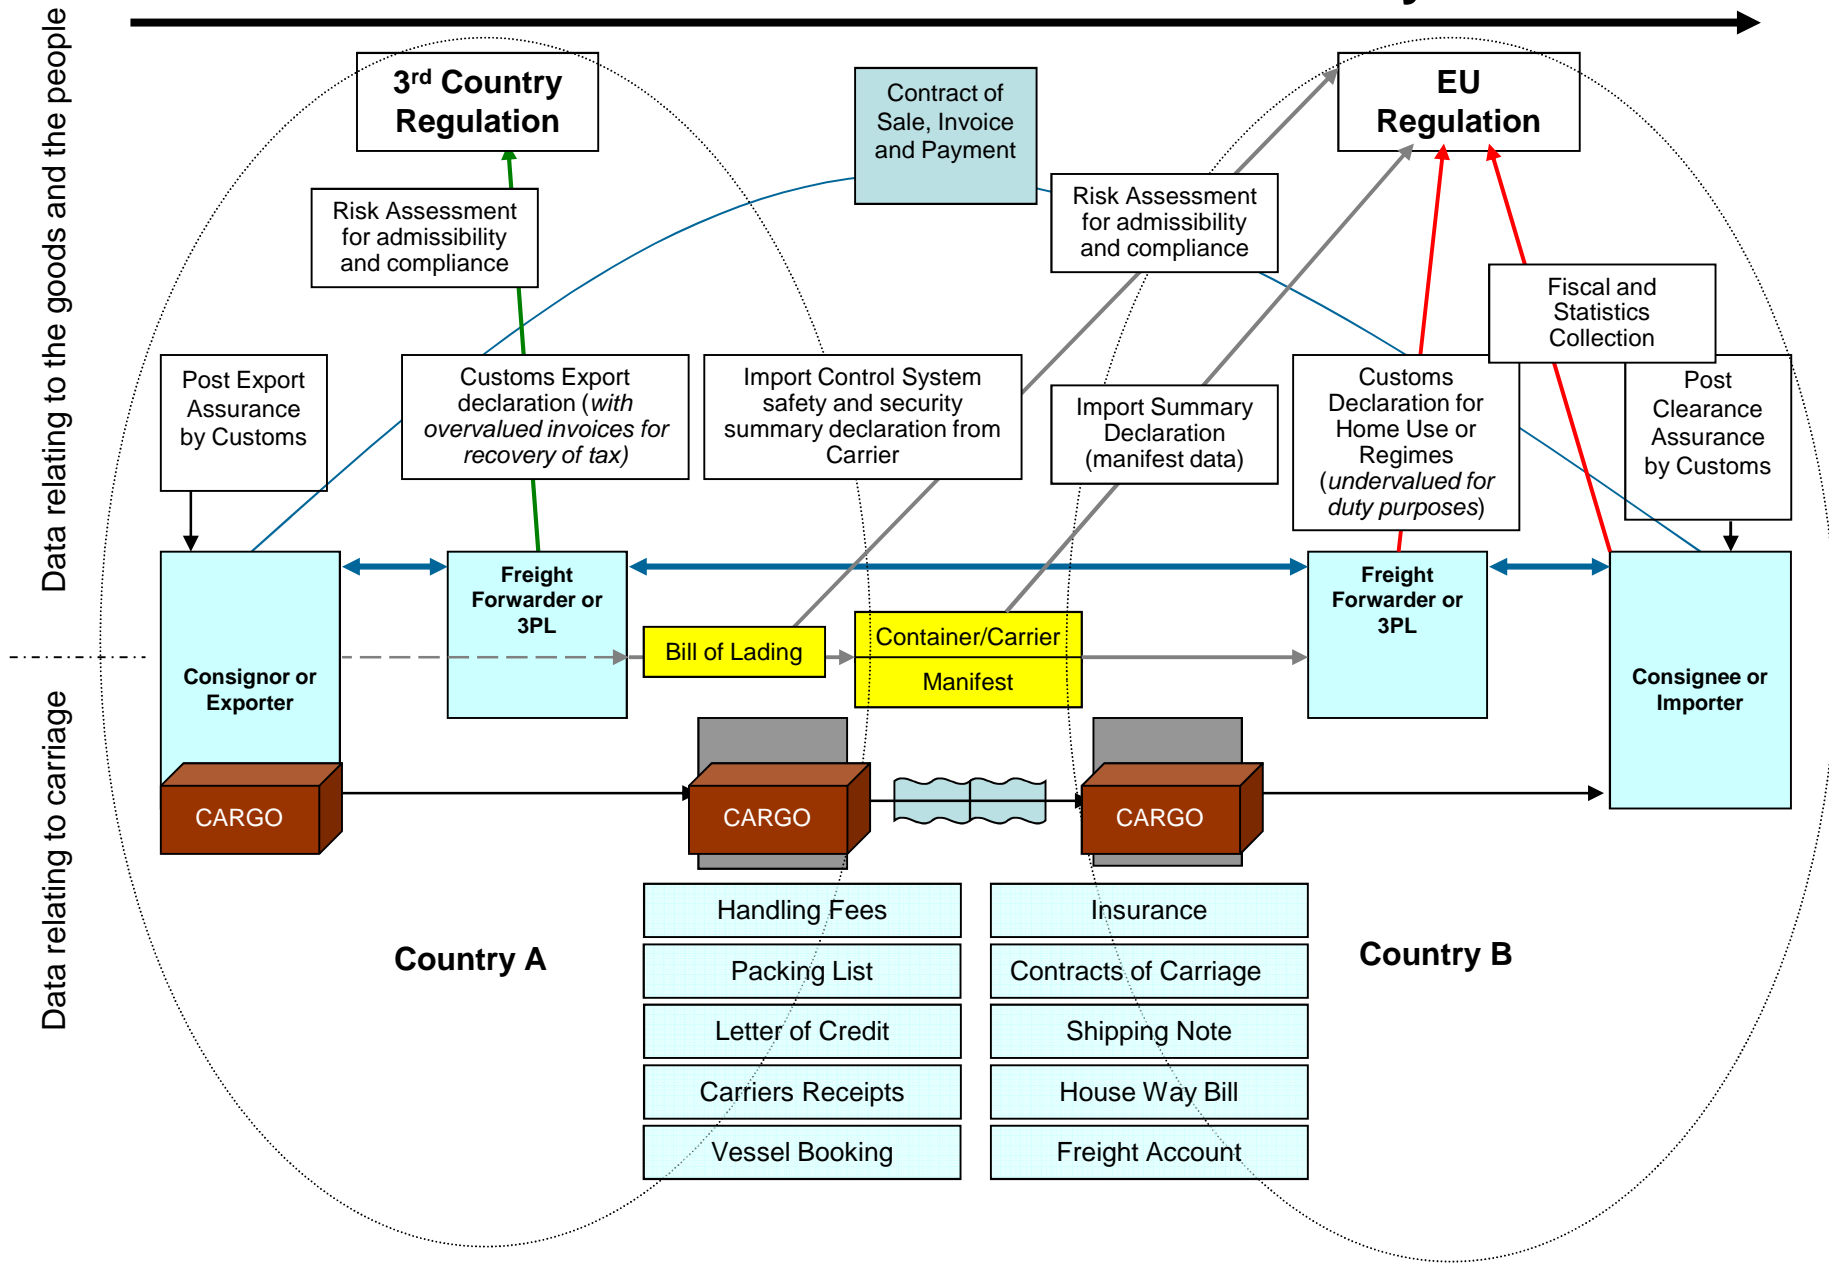

The Pipeline Interface

Tf

rch

**A CONCEPT
FOR
THE FUTURE**

Frank Heijmann
Netherlands Customs

David Hesketh
United Kingdom Customs

Malcom Purcell McLean, 1913 – 2001

Current Customs and International Trade Systems

Future Customs and International Trade Systems

The Digital Interface

**A CONCEPT
FOR THE FUTURE**

Frank Heijmann
Netherlands Customs

David Hesketh
United Kingdom Customs