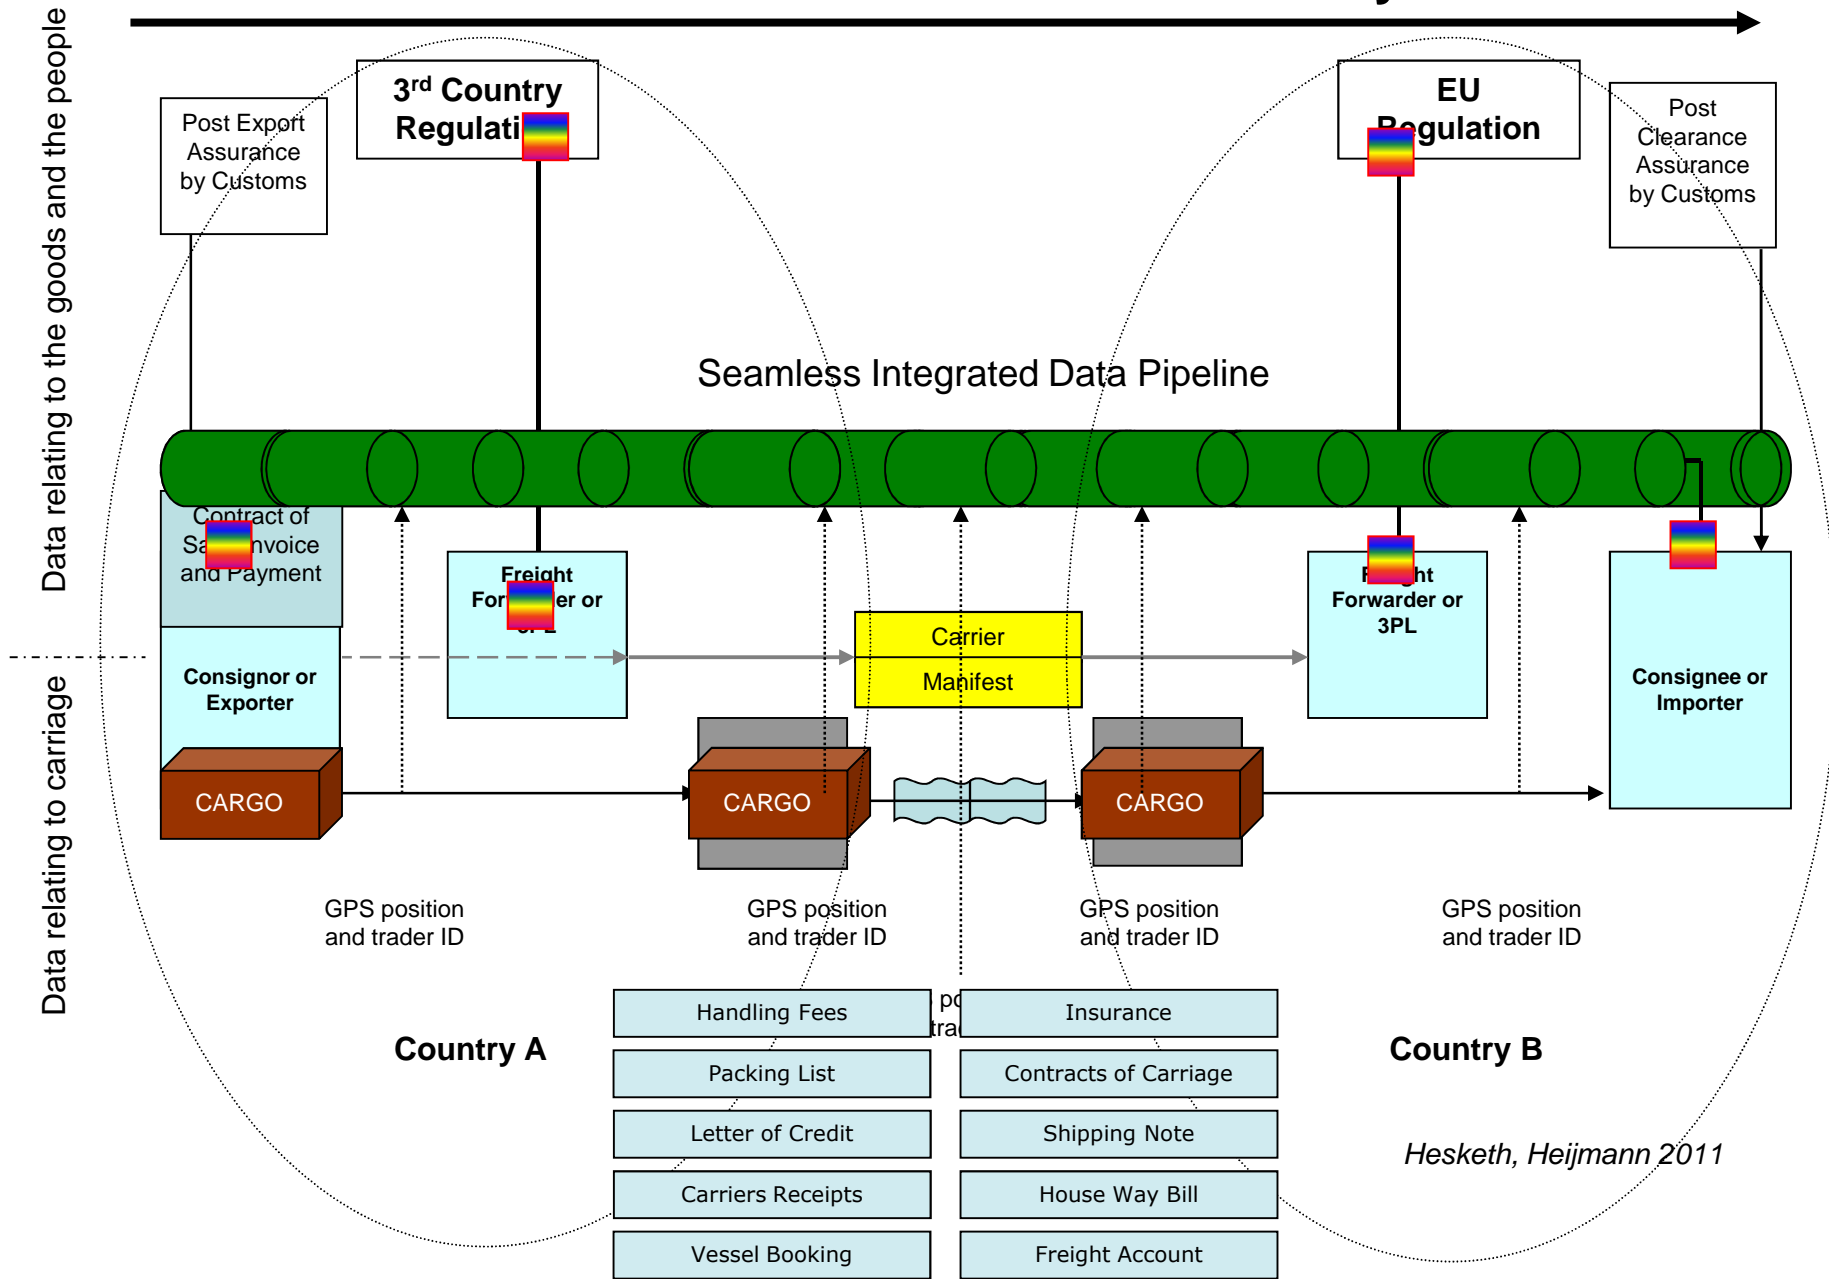

The Pipeline Interface

Tf

rch

**A CONCEPT
FOR
THE FUTURE**

Frank Heijmann
Netherlands Customs

David Hesketh
United Kingdom Customs

Malcom Purcell McLean, 1913 – 2001

Current Customs and International Trade Systems

Future Customs and International Trade Systems

The Digital Interface

**A CONCEPT
FOR THE FUTURE**

Frank Heijmann
Netherlands Customs

David Hesketh
United Kingdom Customs